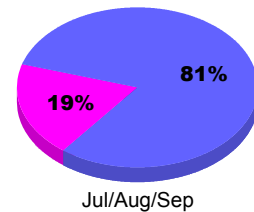

Gender Comparison 2012-2013