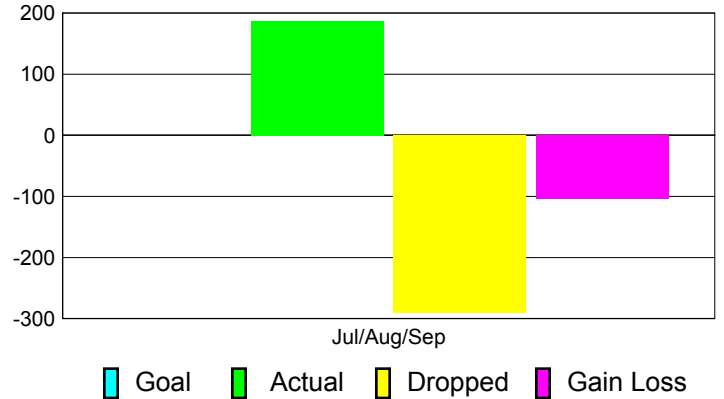

### YTD Status Quo Clubs 2012-2013

Status Quo Clubs Compared to Status Quo Members

## MEMBERSHIP

**Membership Results  
2012-2013**

**Membership  
2011-2012**

Month	Net Memb Goal	Actual New Memb	Actual Dropped Memb	Gain/Loss of Memb	Gain/Loss of Memb
Jul/Aug/Sep		187	-290	-103	-7
<b>Totals</b>		<b>187</b>	<b>-290</b>	<b>-103</b>	<b>-7</b>

### Membership Results 2012-2013

Goal, New, Dropped, Gain/Loss