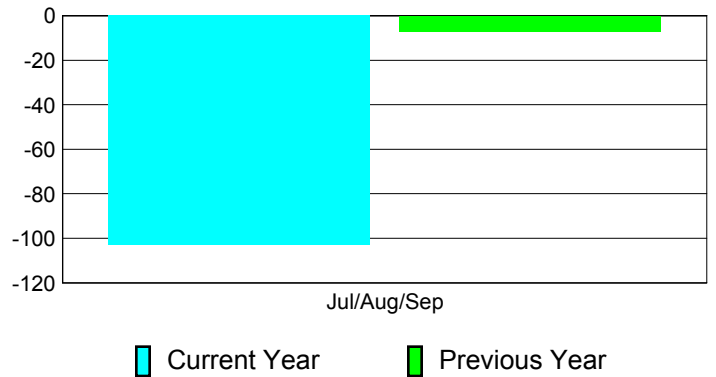

Comparison of Membership Gain/Loss

Current Year Compared to the Previous Year