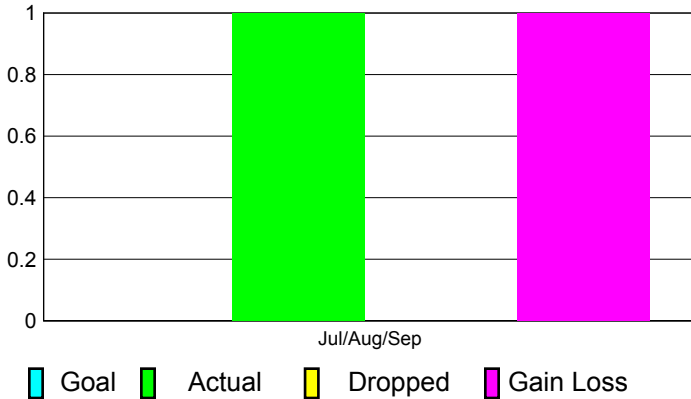

## CLUBS

**Club Results  
2012-2013**

**Clubs  
2011-2012**

Month	New Club Goal	Actual New Clubs	Actual Dropped Clubs	Gain/Loss of Clubs	Gain/Loss of Clubs
Jul/Aug/Sep		1	0	1	1
<b>Totals</b>		<b>1</b>	<b>0</b>	<b>1</b>	<b>1</b>

### Club Results 2012-2013

Goal, New, Dropped, Gain/Loss

### Comparison of Club Gain/Loss

Current Year Compared to the Previous Year